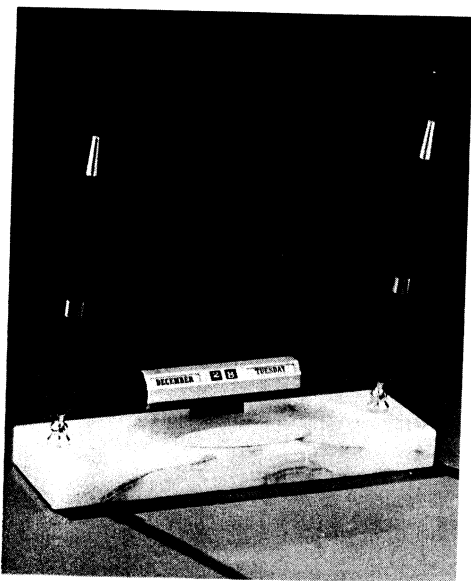

39PC - PEN BASE — DOUBLE PEN — ROLL
CALENDAR — OCTAGONAL — PLAQUE